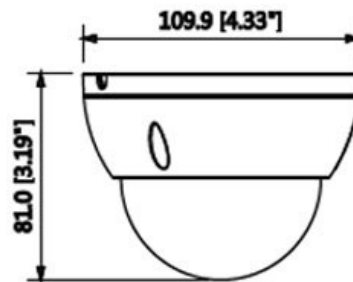

CP-UNC-VA41L3-D

4 MP WDR Network IR Vandal Dome Camera - 30Mtr.

Main Features

- 1/3" 4MP PS CMOS Image Sensor
- Max. 20fps@4MP, Max. 25/30fps@3MP
- H.265 and H.264 dual-stream encoding
- WDR(120dB), Day/Night (ICR), 3DNR,EIS,ROI, AWB, AGC, BLC,HLC
- 2.8 mm fixed lens (3.6 mm optional)
- IR Range of 30 Mtrs, IP67,IK10, PoE
- Mobile Software: iCMOB, gCMOB
- CMS Software: KVMS Pro, vOptimus Pro

*Product casing and specifications are subject to change without prior notice

CP- UNC-VA41L3-D

4 MP WDR Network IR Vandal Dome Camera - 30Mtr.

Feature

Image Sensor
Effective Pixels
Minimum Illumination
Shutter Speed
White Balance
Lens
Gain Control (AGC)
Back Light Compensation
S/N Ratio
Video Compression
Video Streaming
Resolution
Digital Zoom
Motion detection
Privacy Mask
ICR
ROI
Bit Rate
Protocol
Ethernet
User Account
IR
Smart Phone
Ingress Protection
Operating Temperature
Power Source
Power Consumption
Dimension
Weight

Specification

1/3" 4MP Progressive scan CMOS
2688(H) x 1520(V)
0.08Lux/F2.0(Color,1/3s,30IRE) 0.3Lux/F2.0(Color,1/30s,30IRE) 0Lux/F2.0(IR on)
Auto/Manual, 1/3(4)~1/100000s
Auto/Natural/Street Lamp/Outdoor/Manual
2.8mm (3.6mm optional)
Auto/Manual
BLC / HLC / WDR(120dB)
More than 45dB
H.265+/H.265/H.264+/H.264
Main Stream: 4MP(1 ~ 20fps)/3MP(1 ~ 25/30fps),Sub Stream: D1/CIF(1 ~ 25/30fps)
4MP(2688x1520/2560x1440)/3MP(2304x1296)/ 1080P(1920x1080)/720P(1280x720)/ D1
(704x576/704x480)/ CIF(352x288/352x240)
16x
Off / On (4 Zone, Rectangle)
Up to 4 areas
Auto (ICR) / Color / B/W
Off / On (4 Zone)
H.265: 12K ~ 8448Kbps , H.264: 32K ~ 10240Kbps
HTTP/HTTPS; TCP;ARP;RTSP;RTP;UDP;SMTP;FTP; DHCP;DNS;DDNS;PPPOE;IPv4/v6;QoS; UPnP;
NTP; Bonjour; 802.1x; Multicast; ICMP; IGMP; ONVIF, PSIA, CGI
RJ-45 (10/100Base-T)
20 Users
IR Range of 30 Mtr.
iPhone, iPad, Android Phone
IP67 & IK10
-30°C~+60°C , Less than 95%RH
DC12V, PoE (802.3af)
<4.58W
Φ109.9mm x 81mm
0.34Kg