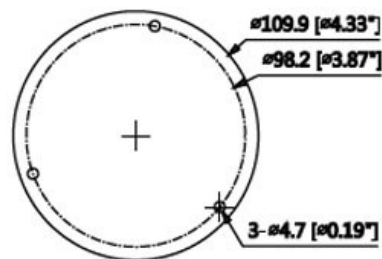

CP-UNC-VA41L3-D

4 MP WDR Network IR Vandal Dome Camera - 30Mtr.

Main Features

- 1/3" 4MP PS CMOS Image Sensor
- Max. 20fps@4MP, Max. 25/30fps@3MP
- H.265 and H.264 dual-stream encoding
- WDR(120dB), Day/Night (ICR), 3DNR,EIS,ROI, AWB, AGC, BLC,HLC
- 2.8 mm fixed lens (3.6 mm optional)
- IR Range of 30 Mtrs, IP67,IK10, PoE
- Mobile Software: iCMOB, gCMOB
- CMS Software: KVMS Pro, vOptimus Pro

*Product casing and specifications are subject to change without prior notice

CP- UNC-VA41L3-D

4 MP WDR Network IR Vandal Dome Camera - 30Mtr.

Feature

Image Sensor
Effective Pixels
Minimum Illumination
Shutter Speed
White Balance
Lens
Gain Control (AGC)
Back Light Compensation
S/N Ratio
Video Compression
Video Streaming
Resolution
Digital Zoom
Motion detection
Privacy Mask
ICR
ROI
Bit Rate
Protocol
Ethernet
User Account
IR
Smart Phone
Ingress Protection
Operating Temperature
Power Source
Power Consumption
Dimension
Weight

Specification

1/3" 4MP Progressive scan CMOS
2688(H) x 1520(V)
0.08Lux/F2.0(Color,1/3s,30IRE) 0.3Lux/F2.0(Color,1/30s,30IRE) 0Lux/F2.0(IR on)
Auto/Manual, 1/3(4)~1/100000s
Auto/Natural/Street Lamp/Outdoor/Manual
2.8mm (3.6mm optional)
Auto/Manual
BLC / HLC / WDR(120dB)
More than 45dB
H.265+/H.265/H.264+/H.264
Main Stream: 4MP(1 ~ 20fps)/3MP(1 ~ 25/30fps),Sub Stream: D1/CIF(1 ~ 25/30fps)
4MP(2688x1520/2560x1440)/3MP(2304x1296)/ 1080P(1920x1080)/720P(1280x720)/ D1
(704x576/704x480)/ CIF(352x288/352x240)
16x
Off / On (4 Zone, Rectangle)
Up to 4 areas
Auto (ICR) / Color / B/W
Off / On (4 Zone)
H.265: 12K ~ 8448Kbps , H.264: 32K ~ 10240Kbps
HTTP/HTTPS; TCP;ARP;RTSP;RTP;UDP;SMTP;FTP; DHCP;DNS;DDNS;PPPOE;IPv4/v6;QoS; UPnP;
NTP; Bonjour; 802.1x; Multicast; ICMP; IGMP; ONVIF, PSIA, CGI
RJ-45 (10/100Base-T)
20 Users
IR Range of 30 Mtr.
iPhone, iPad, Android Phone
IP67 & IK10
-30°C~+60°C , Less than 95%RH
DC12V, PoE (802.3af)
<4.58W
Φ109.9mm x 81mm
0.34Kg